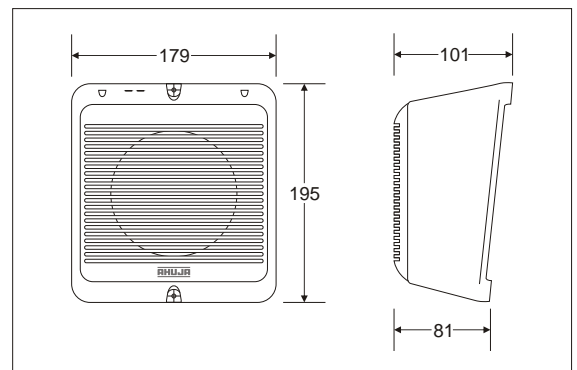

AHUJA offers a 100V line wall mounting box speaker to meet the requirements of indoor public address and background music. The unit consists of a highly efficient 5" full range speaker housed in an attractive high impact ABS cabinet to match any decor. Power tap / impedance selection arrangement is simple and does not require soldering or any other tool, it can be done by fixing the female receptacle (or push-fit terminal) on the black wire to the required tap as shown in the diagram. The speaker is enclosed in a cloth bag for protection.

Features

- Clear & clean sound for speech and music.
- Elegant plastic cabinet in white colour.
- Power tap selection on 100V through female receptacle (push-fit).
- Key hole for easy wall mounting.
- Holes provided on the cabinet for mounting with screws to make it vandal proof.
- Ideal for use in Schools, Offices, BPOs, Hospitals, Banks, Restaurants & Showrooms.

Specifications

Input Power	5W RMS / 7.5W Max.
Power Taps on 100V	5 / 2.5 / 1.25W
Speaker	1 x 5" Full Range
Impedance	2k / 4k / 8kΩ
Frequency Response	80-15,000 Hz
SPL at 1kHz (1W/1m)	92dB
Finish	ABS White Colour
Dimensions	W179 x H195 x D101 mm
Net Weight	0.80kg