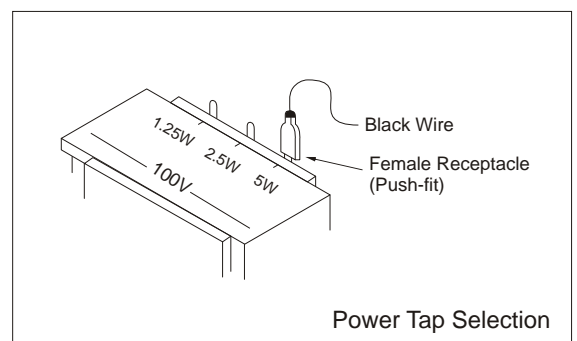

AHUJA offers a 100V line wall mounting box speaker to meet the requirements of indoor public address and background music. The unit consists of a highly efficient 5" full range speaker housed in an attractive high impact ABS cabinet to match any decor. Power tap / impedance selection arrangement is simple and does not require soldering or any other tool, it can be done by fixing the female receptacle (or push-fit terminal) on the black wire to the required tap as shown in the diagram. The speaker is enclosed in a cloth bag for protection.

Features

- Clear & clean sound for speech and music.
- Elegant plastic cabinet in white colour.
- Power tap selection on 100V through female receptacle (push-fit).
- Key hole for easy wall mounting.
- Holes provided on the cabinet for mounting with screws to make it vandal proof.
- Ideal for use in Schools, Offices, BPOs, Hospitals, Banks, Restaurants & Showrooms.

Specifications

Input Power	5W RMS / 7.5W Max.
Power Taps on 100V	5 / 2.5 / 1.25W
Speaker	1 x 5" Full Range
Impedance	2k / 4k / 8kΩ
Frequency Response	80-15,000 Hz
SPL at 1kHz (1W/1m)	92dB
Finish	ABS White Colour
Dimensions	W179 x H195 x D101 mm
Net Weight	0.80kg