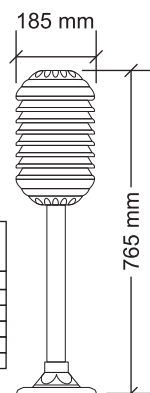

Power Tap Selection

Design and Specifications are subject to change without notice. • AHUJA is a registered trademark of Ahuja Radios in India and other countries. © Copyright Ahuja Radios, 2009. All rights reserved. Any unauthorized reproduction or use of logos, images or design elements is strictly prohibited by law. No part of the compilation may be reproduced in any manner or translated without written permission.

AHUJA RADIOS • 215, Okhla Industrial Estate, New Delhi - 110 020, INDIA
Tel.: +91-11-26831549, 41612474 Fax: +91-11-26847287
E-mail: ahuja@ahujaradios.com Website: www.ahujaradios.com

2K0709