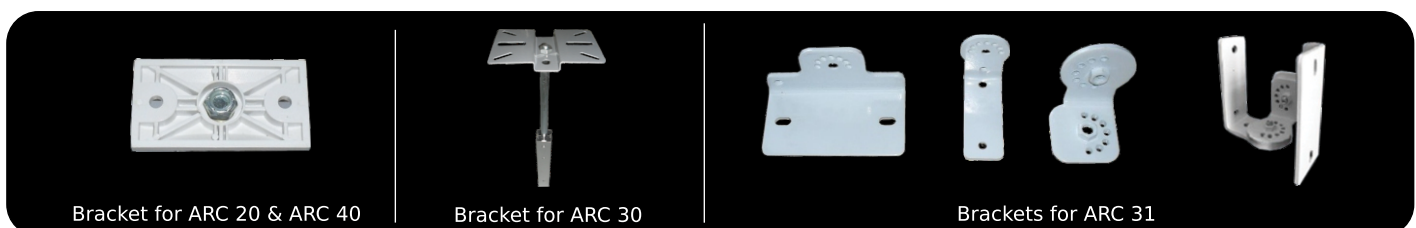

Most Arc speakers come with a voltage tap switch, and are accompanied with wall mounting brackets.

Now boldly offer solutions to cover the most demanding architectural requirement!

				
Technical Specifications	ARC 06	ARC 07	ARC 20	ARC 21
Speaker Type	Ceiling Mount	Ceiling Mount	Wall Mount	Column Speaker
Speaker Units	5" Woofer	6" Woofer	3" Woofer & 1" Tweeter	4 x 2" Woofer
Rated Power	6W	6W	20W	20W
Power Tap Selection	6W / 3W	6W / 3W	20W / 10W / 5W / 2.5W	20W / 10W
Frequency Response	125Hz-16KHz	100Hz-15KHz	90Hz-20KHz	230Hz-16KHz
Input Voltage (Max)	100V	100V	100V	100V
Sensitivity	91±3dB (1W,1M)	93±3dB (1W,1M)	85±3dB (1W, 1M)	87±3dB (1W, 1M)
Cabinet Material	ABS	ABS	ABS	ABS
Dimensions (WxDxH) mm	239x269x121	Φ 188 x 76	112x122x193	71x79x400
Net Weight	0.9 Kg	0.7 Kg	1.5 Kg	1.7 Kg
Colour	White	White	Black/White	Black/White

				
Technical Specifications	ARC 30	ARC 31	ARC 40	ARC 41
Speaker Type	Wall Mount	Book Shelf	Wall Mount	Wall Mount
Speaker Units	5" Woofer & 1" Tweeter	5" Woofer & 1" Tweeter	6" Woofer & 1" Tweeter	6.5" Woofer & 1" Tweeter
Rated Power	30W	30W	40W	40W
Power Tap Selection	30W / 15W / 7.5W	30W / 15W / 7.5W /	40W / 20W / 10W / 5W	-
Switch	/ 3.75W, 8 O	3.75W, 8 O	8 O	
Frequency Response	130Hz-20KHz	100Hz-20KHz	90Hz-20KHz	100Hz-20KHz
Input Voltage (Max)	100V	100V	100V	100V
Sensitivity	90 ±3dB (1W, 1M)	88 ±3dB (1W, 1M)	87 ±3dB (1W, 1M)	90 ±3dB (1W, 1M)
Cabinet Material	ABS	MDF	ABS	ABS
Dimensions (WxDxH) mm	175x230x310	182x184x270	195x213x310	190x200x335
Net Weight	2 Kg	3 Kg	3.7 Kg	2.9 Kg
Colour	Black/White	Black/White	Black/White	Black/White

Optional Brackets Available:

Standard adjustable brackets included in ARC 20, ARC 21, ARC 30 (for Single Speaker), ARC 40 & ARC 41