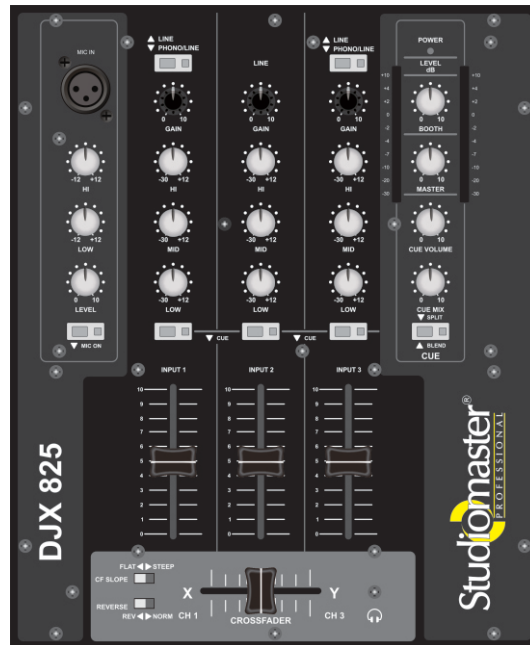

DJX 825 4-Channel DJ mixer

The DJX 825 is a high quality professional 4 channel DJ mixer from Studiomaster Professional.

Features:

- 3-Band Kill EQ (-30 dB) & Gain control per channel.
- Balanced XLR MIC input with dedicated Gain & 2 Band EQ.
- Headphone Cue Mix with cue blend switch.
- Cross fader reverse / normal / Flat / Step curve switch.
- Separate Master, Record & Booth RCA output.
- Separate RCA output for master, Record & Booth
- Balanced XLR Master Output.
- Separate Master, Record & Booth RCA output.
- 6.35 mm (1/4") Headphone output with level control.

Technical Specifications:

Model	DJX 825
Gain (Mic/Line)	50dB/0dB
Input Level Sensitivity (Mic/Line)	-50dB/0dB
Main Output levels (Nominal/Max)	0dBu(0.775V)/ +18dBu(6.15V RMS)
Booth Output levels (Nominal/Max)	0dBu(0.775V) Nominal/ +18dBu(6.15V RMS) Max
Frequency Response	20Hz-22KHz (+/-3db)
Total Harmonic Distortion	0.07% @ 1KHz 0.1% @ 1KHz
Equalisation Line I/P (Treble/Mid/Bass)	+10/-12 dB @ 10KHz , +12/-24dB @ 1.3KHz , +12/-29dB @ 50Hz
Signal to Noise Ratio (Mic/Line)	60dB/82dB
Power supply	230V AC/50Hz
Dimensions (WxDxH in mm)	242 x 301 x 106
Net Weight (Kgs.)	3.3