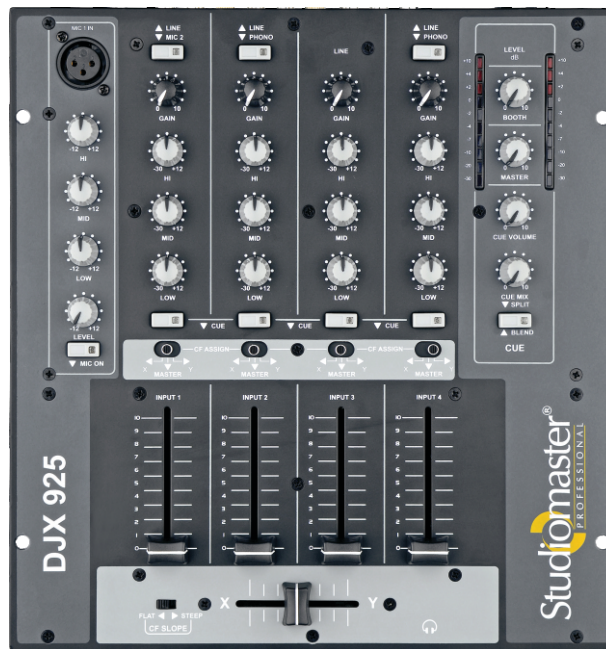

DJX 925 5 Channel DJ mixer

The DJX 925 is a high quality Professional 5-channel DJ mixer from Studiomaster Professional.

Features:

- 3-band Kill EQ (-30 dB) & Gain control per ch.
- Balanced MIC input with gain & 3 Band EQ (± 12 dB).
- Cross fader Reverse & Normal mode switch with Flat & Steep curve switch.
- CUE section with CUE/Main mix control & Blend / Split option.
- Separate Master, Record & Booth RCA out.
- Headphone Cue Mix facility with Cue blend switch.
- Balanced XLR Master Output.

Technical Specifications:

Model	DJX 925
Gain (Mic/Line)	50dB/0dB
Input Level Sensitivity (Mic/Line)	-50dB/0dB
Main Output levels (Nominal/Max)	0dBu(0.775V)/ +18dBu(6.15V RMS)
Booth Output levels (Nominal/Max)	0dBu(0.775V) / +18dBu(6.15V RMS)
Frequency Response	20Hz-22KHz (+/-3dB)
Total Harmonic Distortion	0.07% @ 1KHz 0.1% @ 1KHz
Equalisation Line I/P (Treble/Mid/Bass)	+10/-12 dB @ 10KHz , +12/-24dB @ 1.3KHz , +12/-29dB @ 50Hz
Signal to Noise Ratio (Mic/Line)	60dB/82dB
Power supply	230V AC/50Hz
Dimensions (WxDxH in mm)	278 x 302 x 106
Net Weight (Kgs.)	3.55